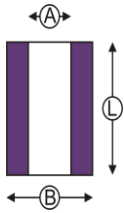

UNIVERSAL RANGE

"Parallel" bushes

BUSH DIMENSIONS			
PART NUMBER	A HOLE ID	B BODY OD	L FULL LENGTH
PF99-110	16mm	24mm	31.5mm
PF99-114-10	19mm	27.2mm	31mm
PF99-114-12	19mm	27.2mm	31mm
PF99-114-12.7	19mm	27.2mm	31mm
PF99-114-14	19mm	27.2mm	31mm
PF99-115-10	19mm	27.2mm	31mm
PF99-115-12	19mm	27.2mm	31mm
PF99-115-12.7	19mm	27.2mm	31mm
PF99-115-14	19mm	27.2mm	31mm
PF99-116	16mm	24mm	35mm