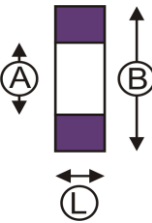

## "Top-Hat" bushes

BUSH DIMENSIONS							SLEEVE DIMENSIONS				
PART NUMBER	A HOLE ID	B BODY OD	C LIP OD	G BODY LENGTH	H LIP LENGTH	L FULL LENGTH	A DIAMETER	B BORE	C LENGTH	PRICE/ PACK	PACK INCLUDES
PF99-101	16mm	24mm	31.5mm	31.65mm	4mm	35.68mm	16mm	8mm	75mm	£15.35	2 BUSHES & 1 SLEEVE
PF99-102	16mm	28mm	34mm	32mm	7mm	39mm	16mm	8mm	75mm	£15.35	2 BUSHES & 1 SLEEVE
PF99-103	16mm	30mm	37mm	32mm	7mm	39mm	16mm	8mm	75mm	£15.35	2 BUSHES & 1 SLEEVE
PF99-104	16mm	35mm	43mm	32mm	7mm	39mm	16mm	8mm	75mm	£15.35	2 BUSHES & 1 SLEEVE
PF99-105	16mm	26mm	43.18mm	32mm	7mm	39mm	16mm	8mm	90mm	£15.35	2 BUSHES & 1 SLEEVE
PF99-106	16mm	32mm	43.18mm	31.60mm	7mm	39mm	16mm	8mm	90mm	£15.35	2 BUSHES & 1 SLEEVE
PF99-107	16mm	38.10mm	50.85mm	31.60mm	7mm	39mm	13mm	8mm	90mm	£15.35	2 BUSHES & 1 SLEEVE
PF99-108	12.7mm	20.9mm	31.3mm	31.5mm	4mm	35.7mm	13mm	8mm	60mm	£15.35	2 BUSHES & 1 SLEEVE
PF99-111	19.05mm	28.95mm	34.50mm	12.6mm	4.1mm	16.7mm	19mm	10mm	34mm	£23.90	4 BUSHES & 2 SLEEVE
PF99-112	22.22mm	43.2mm	50.74mm	24.5mm	7.5mm	32mm	22.22mm	12mm	65mm	£33.90	4 BUSHES & 2 SLEEVE
PF99-113	16mm	25.64mm	32mm	17.5mm	5mm	22.5mm	16mm	10mm	46mm	£27.90	4 BUSHES & 2 SLEEVE

## "Washer" bushes

BUSH DIMENSIONS			PRICE PER PAIR	KIT INCLUDES	
PART NUMBER	A HOLE ID	B BODY OD			L FULL LENGTH
PF99-201	10mm	20mm	6mm	£7.65	2 POLYURETHANE WASHERS
PF99-202	10mm	25mm	6mm	£7.65	2 POLYURETHANE WASHERS
PF99-203	10mm	35mm	6mm	£7.65	2 POLYURETHANE WASHERS
PF99-204	17mm	50mm	15mm	£7.65	2 POLYURETHANE WASHERS
PF99-205	32mm	50mm	15mm	£7.65	2 POLYURETHANE WASHERS
PF99-206	32mm	75mm	25mm	£7.65	2 POLYURETHANE WASHERS

WASHER DIMENSION		
A DIAMETER	B BORE	C THICKNESS
31.12mm	16.33mm	2.54mm
34mm	19mm	1.5mm
34mm	19mm	1.5mm
34mm	19mm	1.5mm
34mm	19mm	1.5mm
33mm	20.3mm	3mm
33mm	20.3mm	3mm
33mm	20.3mm	3mm
33mm	20.3mm	3mm
32mm	16.2mm	2mm