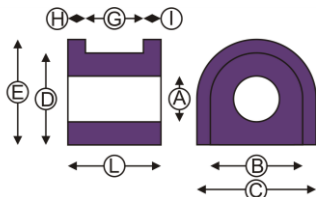

"Anti-roll bar" bushes

BUSH DIMENSIONS										PRICE	KIT INCLUDES
PART NUMBER	A HOLE ID	B BODY OD	C L LIP OD	D L FACE OD	E R LIP OD	G BODY LENGTH	H L LIP LENGTH	I R LIP LENGTH	L FULL LENGTH		
PF99-302	12.mm	26.3mm	31.9mm	31.mm	33.5mm	22.4mm	2.7mm	2.7mm	28.mm	£14.25	2 BUSHES PARTS
PF99-303	14.mm	26.2mm	31.60mm	30mm	32.60mm	22.20mm	3mm	3mm	28mm	£14.25	2 BUSHES PARTS
PF99-304	16.mm	26.65mm	31.60mm	30mm	33mm	23mm	2.5mm	2.5mm	27.40mm	£14.25	2 BUSHES PARTS
PF99-305	18.mm	26mm	31.60mm	31.20mm	33mm	22.2mm	2.8mm	2.8mm	27.50mm	£14.25	2 BUSHES PARTS
PF99-306	20.mm	25.9mm	31.5mm	30.8mm	33.6mm	22.mm	3.mm	3.mm	27.9mm	£14.25	2 BUSHES PARTS
PF99-307	22.mm	26.2mm	32.mm	31.mm	33.5mm	22.5mm	2.8mm	2.8mm	28.5mm	£14.25	2 BUSHES PARTS