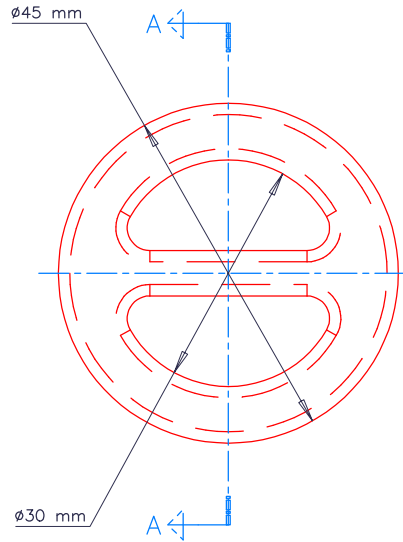

AUXILIARY VIEW (1 : 1)

TOP VIEW (1 : 1)

SIDE VIEW (1 : 1)

NOTES:

- 1. MATERIAL: POLYURETHANE
HIGH TEMPERATURE SPEC
- 2. FINISH: COLOUR = RED
- 3. ALL DIMENSIONS AS PER FINISHED PART.

DESCRIPTION
EXHAUST MOUNT
EXH002