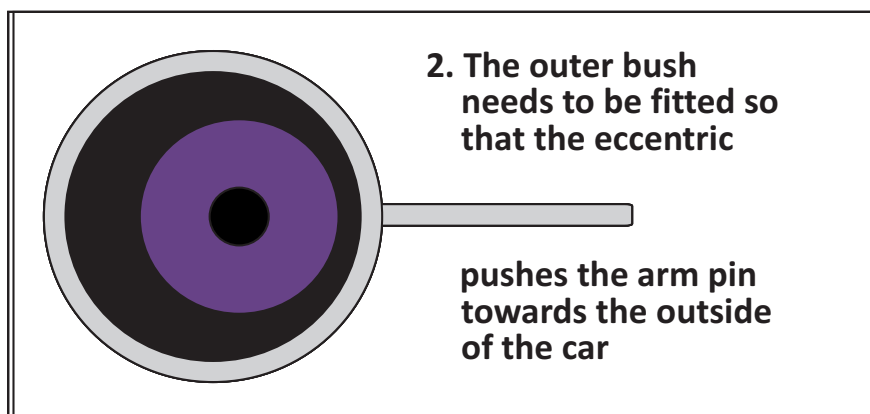

POWERFLEX®

PART NUMBER

PFF5-4601Xi

DESCRIPTION

FRONT WISHBONE, REAR BUSH

INSTALLATION GUIDE

Contents (parts per pack):

- 2 x bushes - outer
- 2 x bushes - inner
- 2 x washers
- 1 x grease

Please read the complete fitting instructions and check package components before fitment.

These fitting instructions are to be used as a guide and in conjunction with workshop manual.

It is recommended that:

- all work to be carried out by a licenced technician;
- all safety precautions adhered to;
- wheel alignment to be checked and adjusted as required after any suspension work.

All fasteners must be tensioned to manufacturer's torque settings.

3. Please reset steering geometry after fitting any new suspension bushes