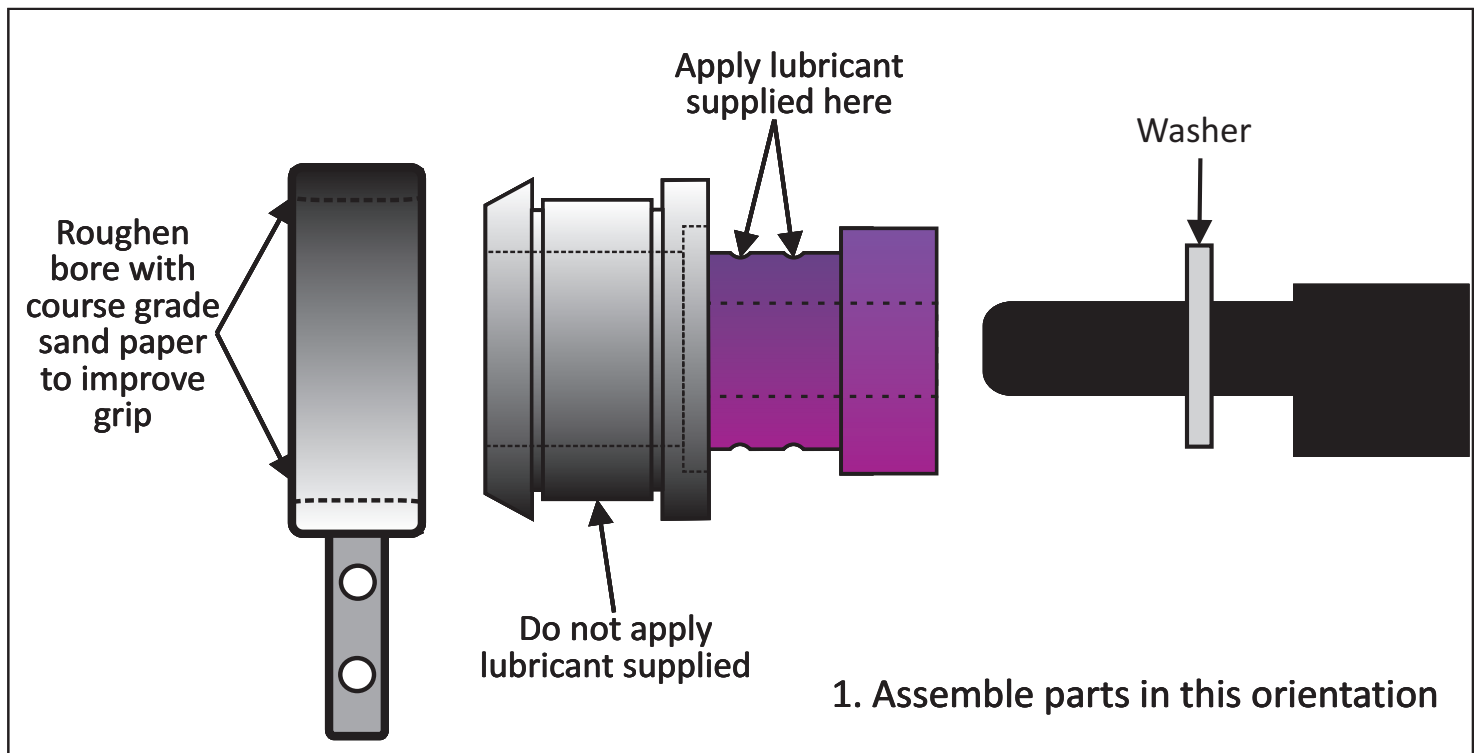

POWERFLEX®

PART NUMBER

PFF5-4601Xi

DESCRIPTION

FRONT WISHBONE, REAR BUSH

INSTALLATION GUIDE

Contents (parts per pack):

- 2 x bushes - outer
- 2 x bushes - inner
- 2 x washers
- 1 x grease

Please read the complete fitting instructions and check package components before fitment.

These fitting instructions are to be used as a guide and in conjunction with workshop manual.

It is recommended that:

- all work to be carried out by a licenced technician;
- all safety precautions adhered to;
- wheel alignment to be checked and adjusted as required after any suspension work.

All fasteners must be tensioned to manufacturer's torque settings.

3. Please reset steering geometry after fitting any new suspension bushes